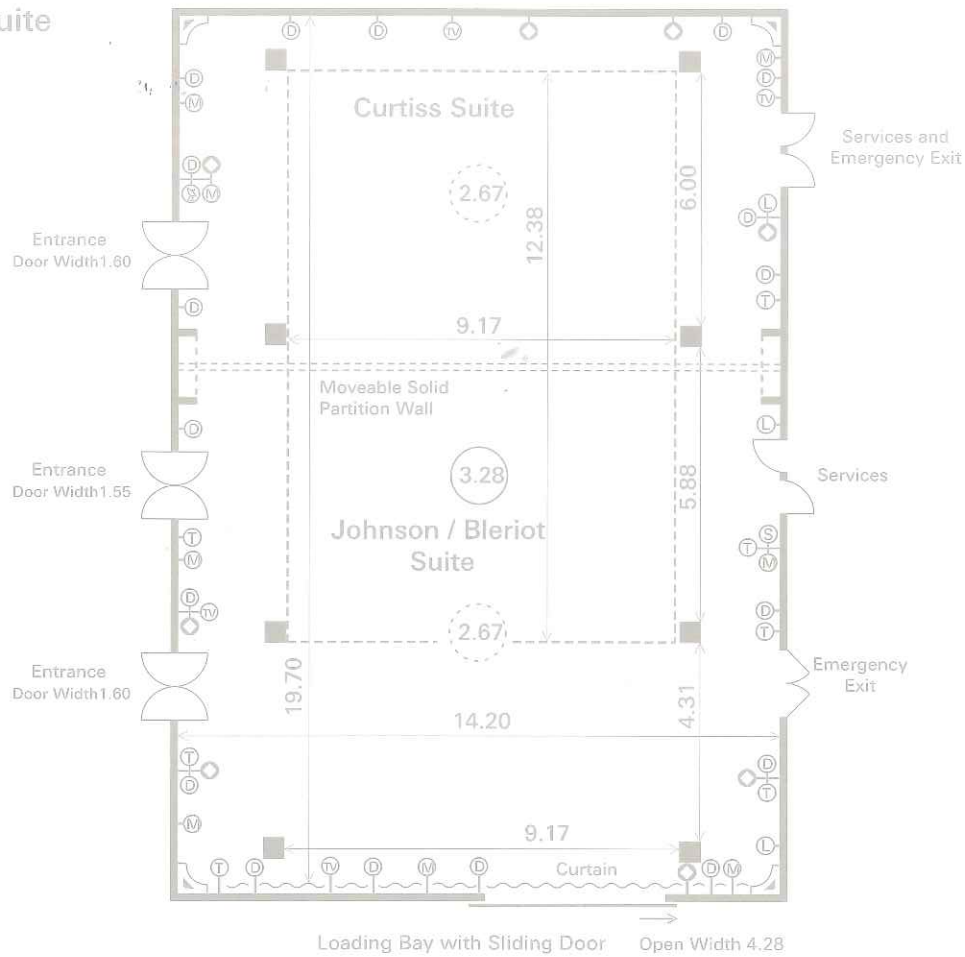

Longford Suite

	Caravelle Suite	Convair Suite	Aviation Suite	Aviation Suite - Wright	Aviation Suite - Scott
Theatre	20	30	700	180	180
Theatre BP	-	-	600	180	130
Classroom	10	16	300	80	80
Boardroom	20	20	-	50	50
Hollow Square	20	20	-	50	50
U-Shape	20	20	-	50	50
Cabaret (8)	20	24	350	100	100
Cabaret BP	-	-	300	75	75
Reception	-	-	900	300	300
Dinner	20	30	700	180	180
Dinner Dance	-	-	550	100	100
Floor of Hotel	Ground	Ground	Ground	Ground	Ground
Air Conditioning	yes	yes	yes	yes	yes